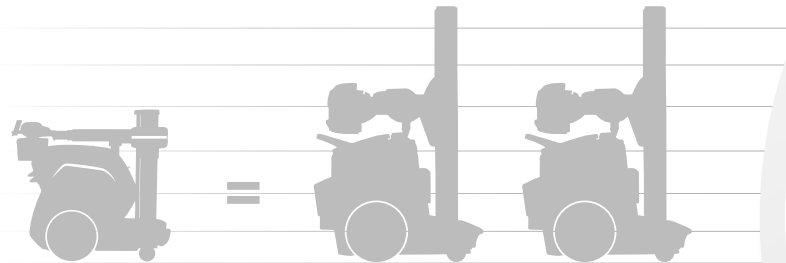

POWERED BY X-tech cell®

Solutions for tomorrow proudly present X-tech cell® - our revolutionary battery technology developed specifically for usage within mobile X-ray.

X-tech cell® keeps the unit working, not waiting!

- Ready to use within seconds
- Exceptional operating time
- Super fast charging
- Life-time battery warranty*

Competition

Operating time: **Up to 5 hours** (assuming new batteries)
Charging from empty to full: **10 hours**

Operating time: **Up to 9 hours**
Charging from empty to full: **1,5 hours**

Competition

10 minutes of charging: **Up to 5 minutes operating time**

10 minutes of charging: **Up to 60 minutes operating time**

*Optional

LESS NUMBER OF UNITS - MORE CAPACITY

We call it

TRUE X-RAY MOBILITY™